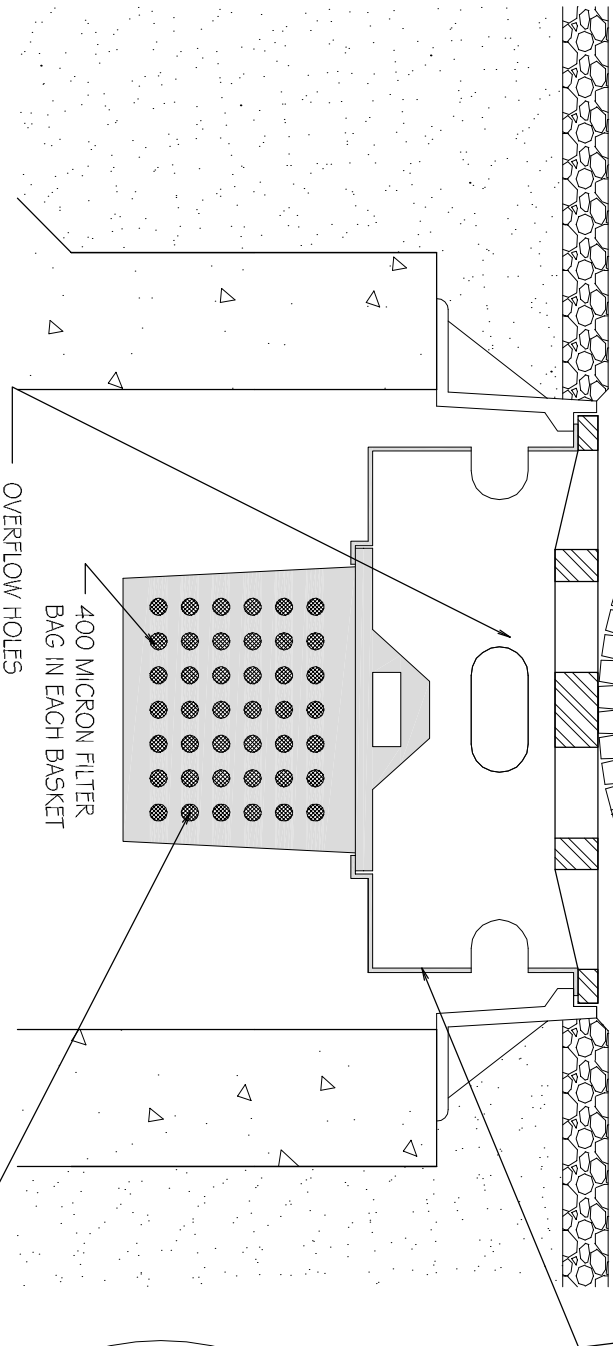

FITS NEENAH 1642 AND
1733 FRAMES OR EQUAL

2 BASKETS WITH 400 MICRON FILTER
BAGS. TO BE CHECKED PERIODICALLY AND
CLEANED OUT AFTER EACH RAIN EVENT

FILTER AREA	5.65 FT ²
OVERFLOW AREA	0.42 FT ²
MAXIMUM OVERFLOW RATE (@ 7" HEAD)	1.99 CFS
MAXIMUM OVERFLOW RATE (@ 13" HEAD)	2.79 CFS
BASKET WEIGHT (EMPTY)	1 LB
BASKET WEIGHT (FULL-APPROX.)	45 LBS

CHECKED BY: TEE

DRAWN BY: BAV