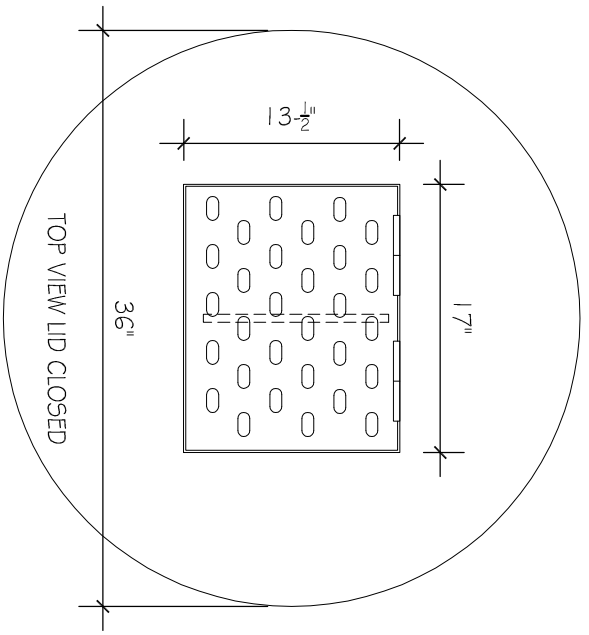

- GENERAL NOTES:
- 1.) PAINTED YELLOW
 - 2.) ABLE TO BE DRIVEN OVER WHILE STILL TAKING WATER
 - 3.) 400 MICRON FILTER BAG FOR BASKET
 - 4.) ABLE TO BE REUSED AT NEXT JOBSITE

27" SEDIMENT CONTROL PLATE

SINCE 1867