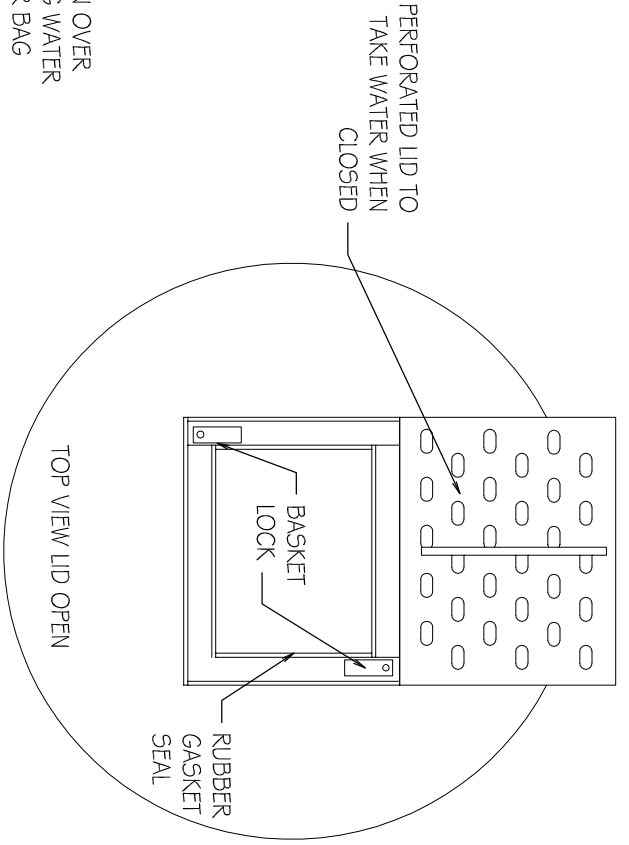

- GENERAL NOTES:
- 1.) PAINTED YELLOW
 - 2.) ABLE TO BE DRIVEN OVER WHILE STILL TAKING WATER
 - 3.) 400 MICRON FILTER BAG FOR BASKET
 - 4.) ABLE TO BE REUSED AT NEXT JOBSITE

27" SEDIMENT CONTROL PLATE

SINCE 1867