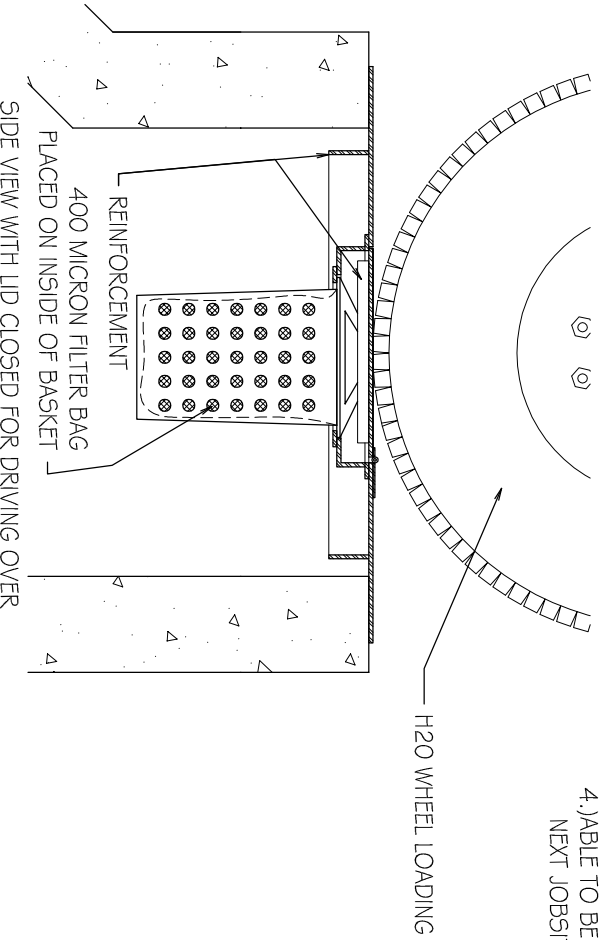

- GENERAL NOTES:
- 1.) PAINTED YELLOW
 - 2.) ABLE TO BE DRIVEN OVER WHILE STILL TAKING WATER
 - 3.) 400 MICRON FILTER BAG FOR BASKET
 - 4.) ABLE TO BE REUSED AT NEXT JOBSITE

27" SEDIMENT CONTROL PLATE

SINCE 1867